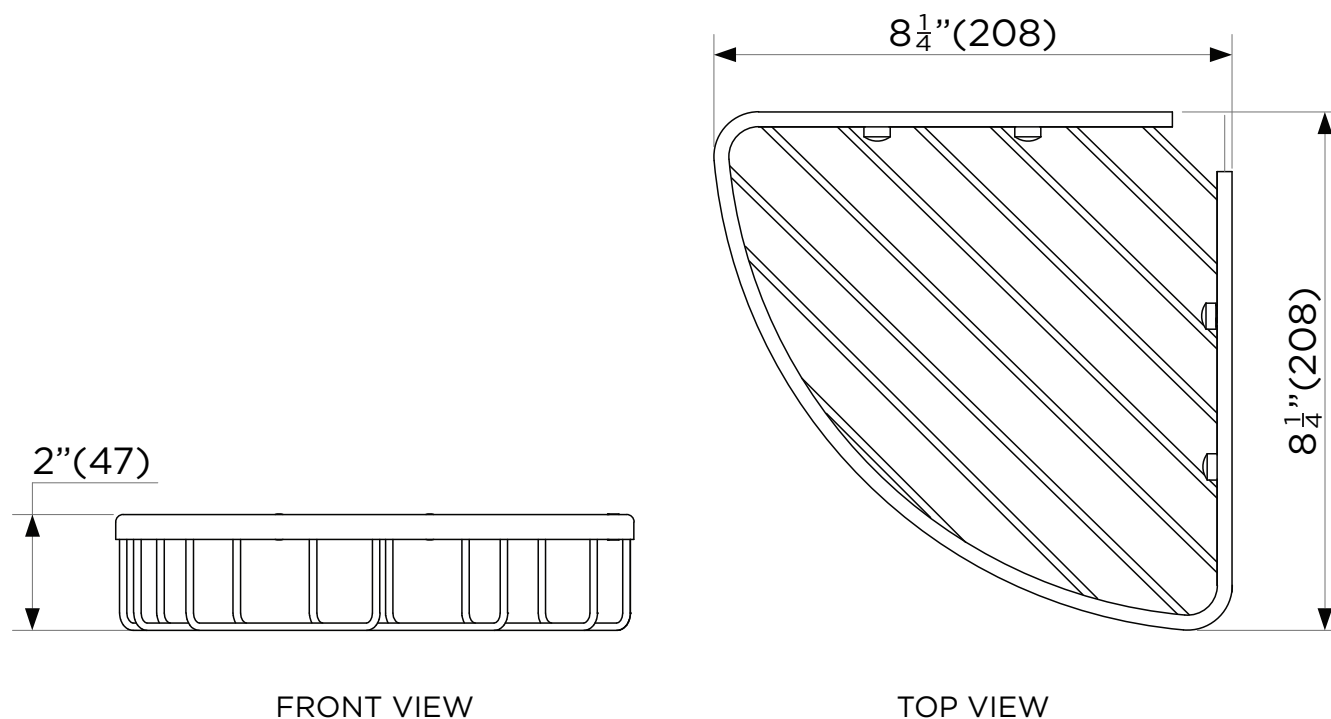

SPECIFICATIONS / TECHNICAL DATA

SHOWER CADDY BASKET

ATTENTION! Dimensions may vary by up to 3/8". It is highly recommended to pull all dimensions of actual model for installation and measuring purposes.